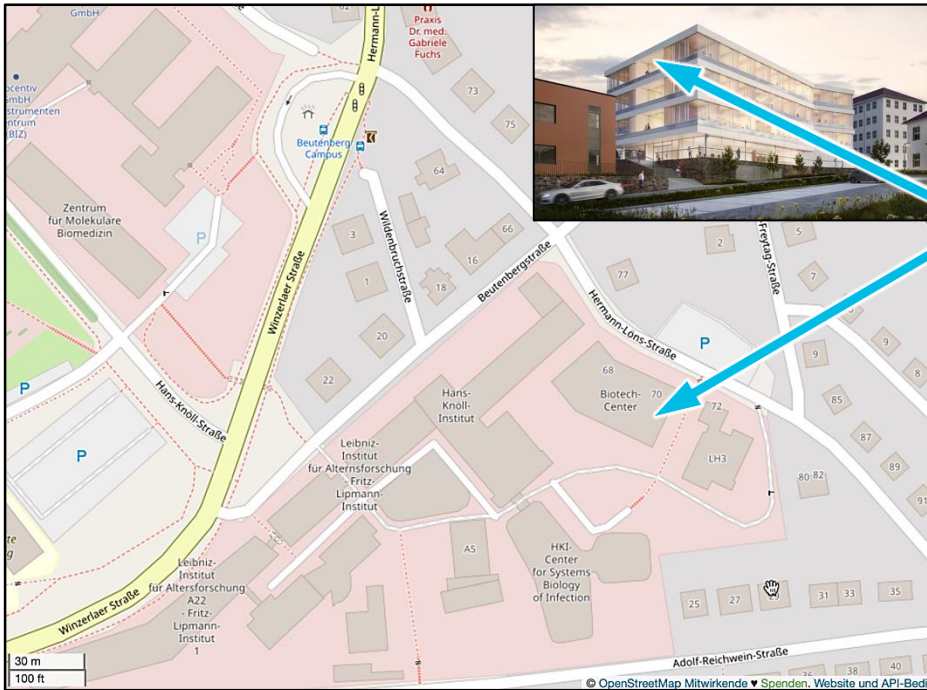

# MAP and OFFICES of the STALLFORTH LAB

Overview of southern Beutenberg Campus and location of the Department of Paleobiotechnology (PBT)

**Department of Paleobiotechnology**  
Building A7, 3<sup>rd</sup> floor

📍 Visiting address:  
Hermann-Löns-Strasse 68-70  
07745 Jena

✉ E-Mail:  
pierre.stallforth@leibniz-hki.de

🌐 Website:  
[www.stallforth-lab.de](http://www.stallforth-lab.de)

Detailed map of PBT premises